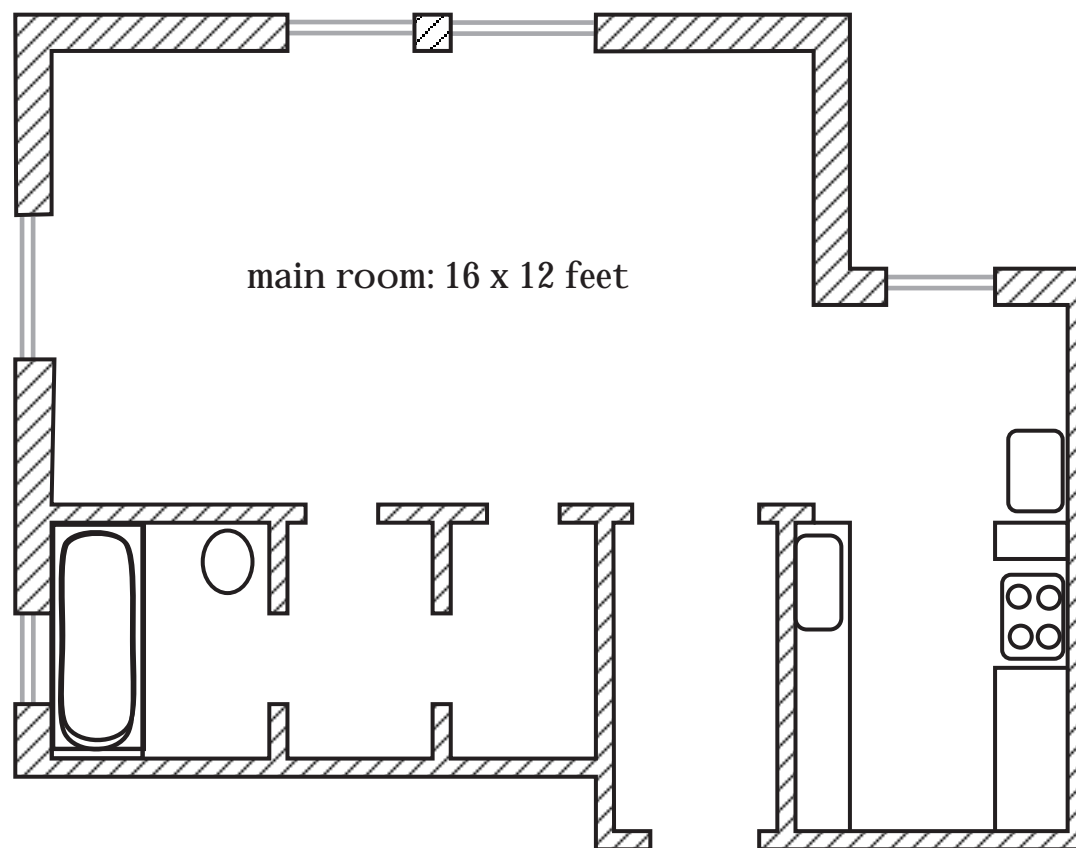

B
B
A

Bishop Berkeley Apartments

2709 Dwight Way, Berkeley, California 94704

www.bishopberkeley.com

corner studio - 400 square feet

gas stove, refrigerator, wood floors and windows

built-in storage next to walk-in closet