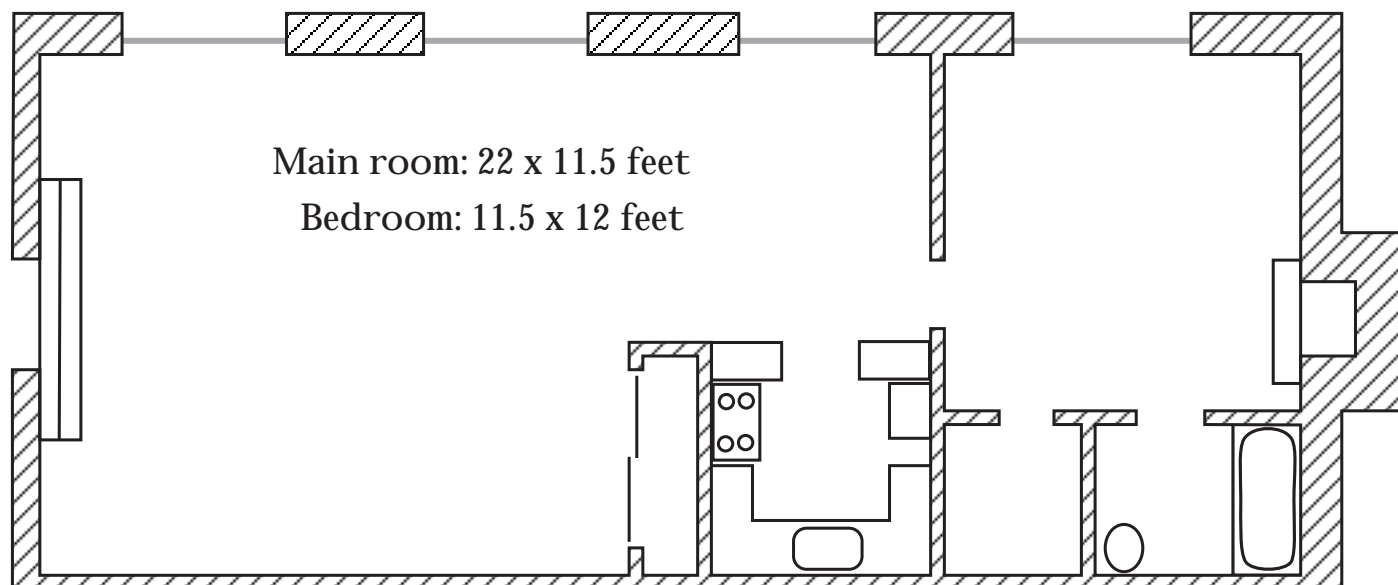

B
B
A

Bishop Berkeley Apartments
2709 Dwight Way, Berkeley, California 94704
www.bishopberkeley.com

large one bedroom - 875 square feet
electric stove, refrigerator, wood floors
large windows, marble steps, fireplace