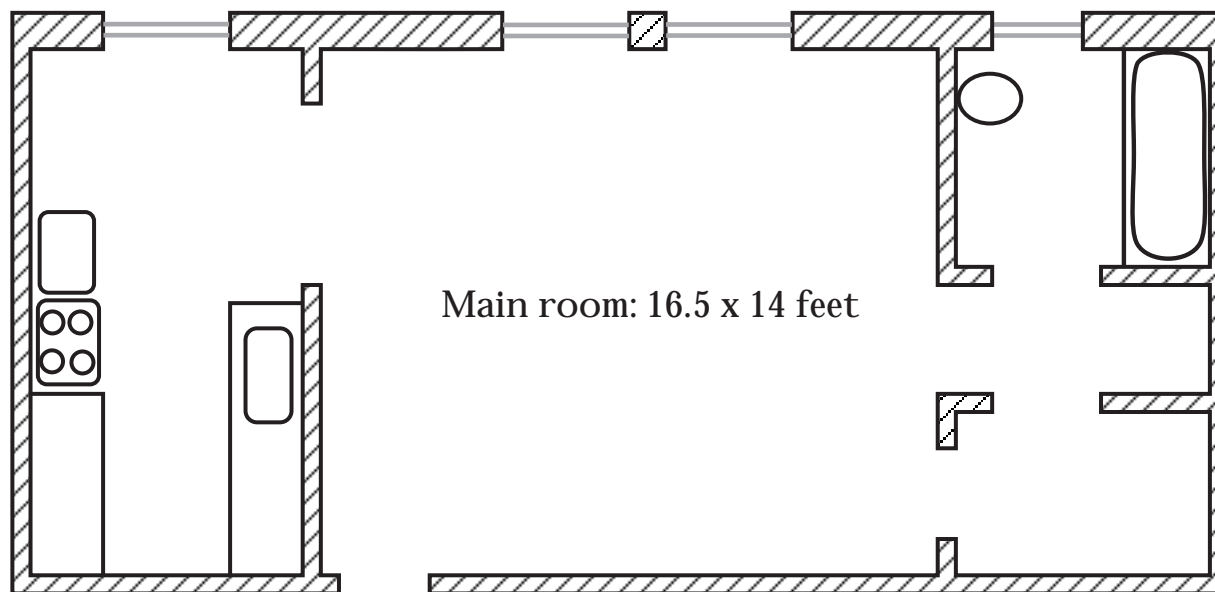

B
B
A

Bishop Berkeley Apartments

2709 Dwight Way, Berkeley, California 94704

www.bishopberkeley.com

hall studio - 400 square feet

gas stove, refrigerator, wood floors and windows

built in storage next to walk-in closet