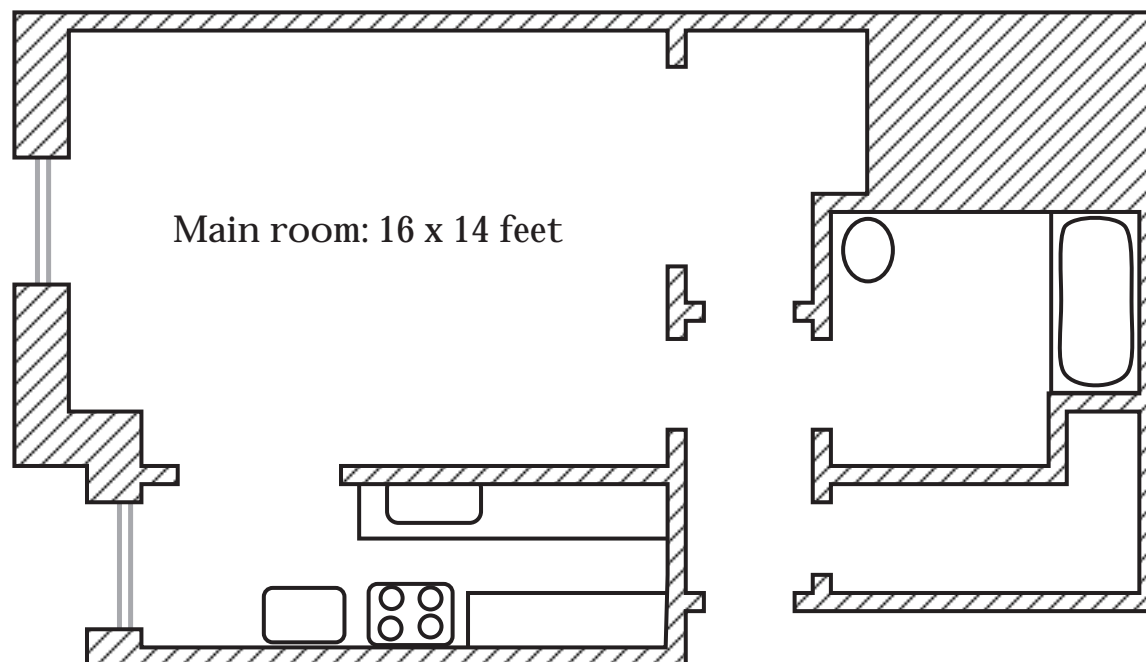

B  
B  
A

**Bishop Berkeley Apartments**

2709 Dwight Way, Berkeley, California 94704

[www.bishopberkeley.com](http://www.bishopberkeley.com)

front studio - 385 square feet

gas stove, refrigerator, wood floors and windows

built in closet drawers and extra walk-in closet