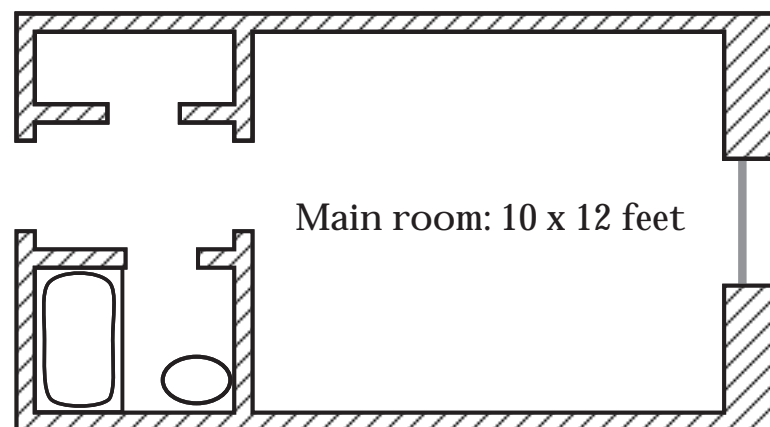

B
B
A

Bishop Berkeley Apartments

2709 Dwight Way, Berkeley, California 94704

www.bishopberkeley.com

bachelor - 200 square feet

wood floor and window

bath and closet - small refrigerator and microwave oven