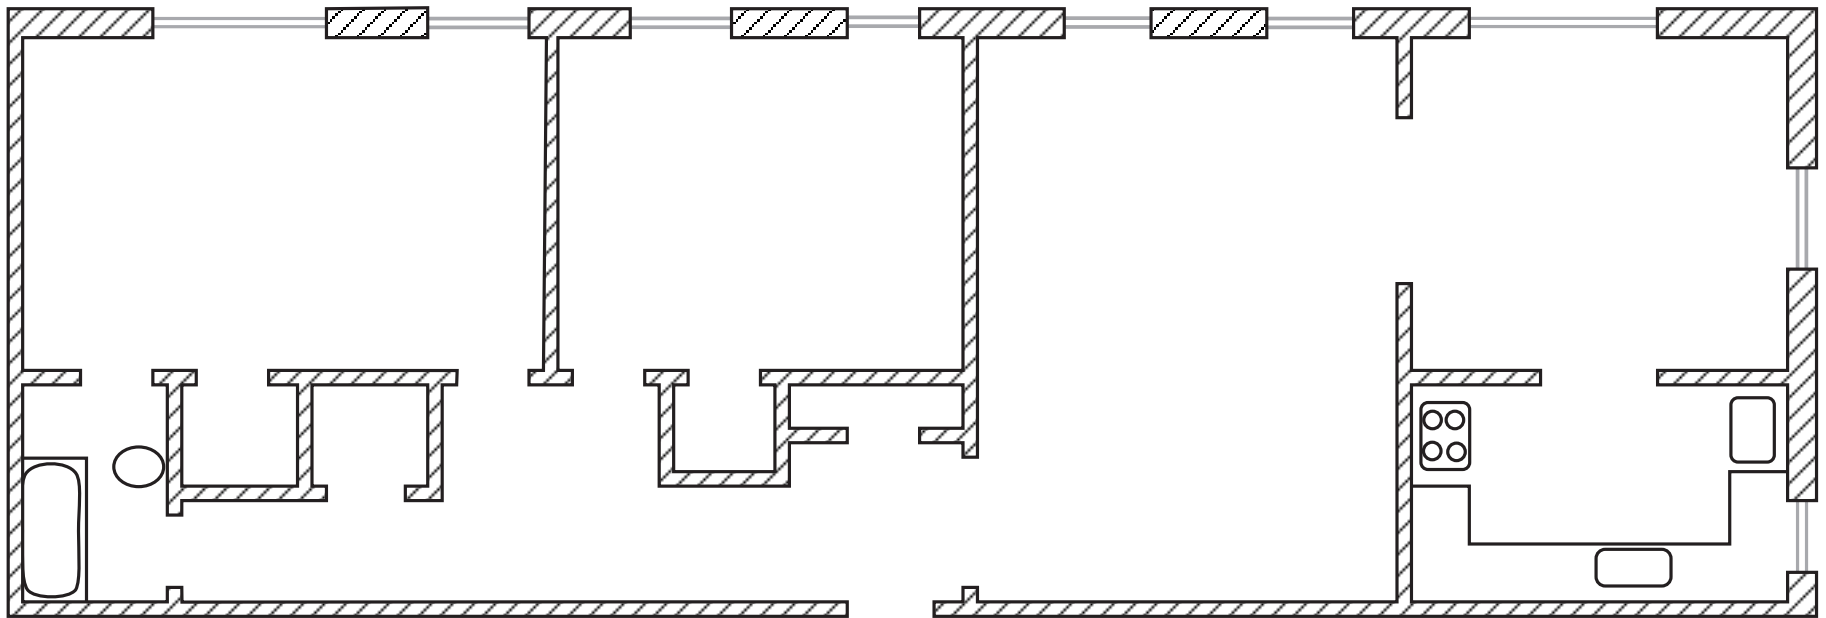

## Bishop Berkeley Apartments

2709 Dwight Way, Berkeley, California 94704

[www.bishopberkeley.com](http://www.bishopberkeley.com)

two bedrooms - 1,000 square feet

gas stove, refrigerator, garbage disposal, wood floors

top floor with bay view, lots of light