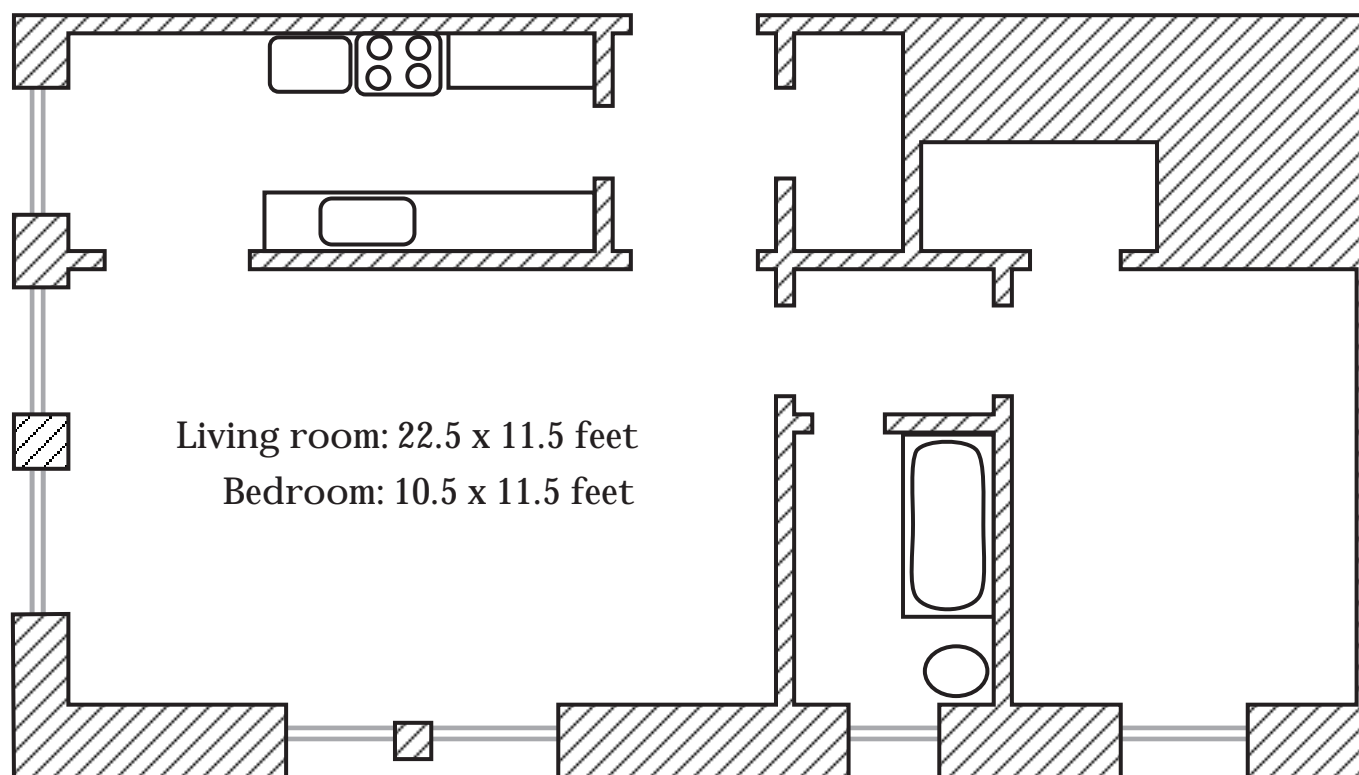

B
B
A

Bishop Berkeley Apartments

2709 Dwight Way, Berkeley, California 94704

www.bishopberkeley.com

one bedroom - 600 square feet

gas stove, refrigerator, wood floors and windows

built in storage next to closet